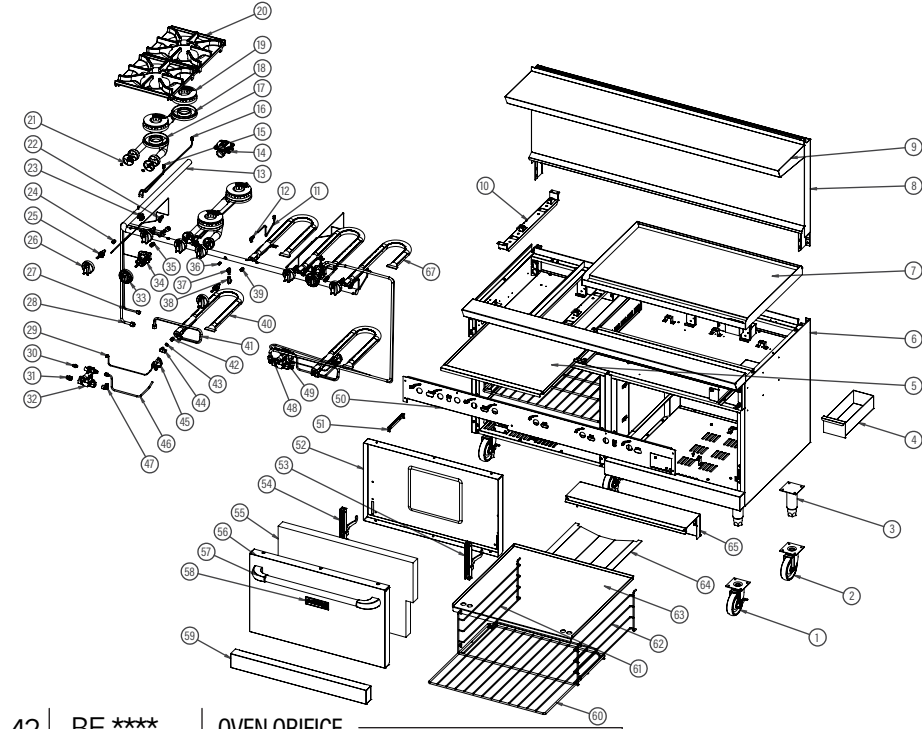

# BGR-4B-G36

## PARTS BREAKDOWN

1	BE-1049	6" CASTERS FOR UNIT WITH BRAKE
2	BE-1048	6" CASTERS FOR UNIT WITH NO BRAKE
3	BE-1047	STAINLESS STEEL LEG (Height 6"~7")
4	BE-1144	GREASE CAN
5	BE-1146	24IN CRUMB TRAY
6	BE-1148	SERIES-SIDE PANEL RIGHT
6	BE-1149	SERIES-SIDE PANEL LEFT
7	BE-1152	GRIDDLE PLATE ASSEMBLY 3/4" THICK 36"
8	BE-1155	BACKGUARD ASSEMBLY 60"
9	BE-1158	SHELF (S/S) 60"
10	BE-1100	BURNER SUPPORTS
11	BE-1159	PILOT ASSEMBLY
12	BE-1072	SINGLE PILOT ADJUSTMENT VALVE,AP7-1
13	BE-1166	MANIFOLD ASSEMBLY
14	BE-1117	REGULATING VALVE,RV48CL-66-0076
14	BE-1168	3/4" REGULATOR NG/LPG,7015-5010
14	BE-1169	3/4" REGULATOR NG/LPG,R500S-66-006
14	BE-1170	3/4" REGULATOR NG/LPG,8015-(L, H)
15	BE-1106	FRONT PILOT ASSEMBLY
16	BE-1104	REAR PILOT ASSEMBLY
17	BE-1105	SHORT GAS INJECTOR
18	BE-1103	LONG GAS INJECTOR
19	BE-1102	BURNER
20	RR-1101	BURNER GRATES 12
21	BE-1107	AIR SHUTTER
22	BE-1171	SINGLE PILOT ADJUSTMENT VALVE,AP7-2
23	BE-1108	DOUBLE SHUT OFF VALVE , AP6-1
24	RR-1121*	GAS ORIFICE   *-40 NG #40   *-52 LPG #52
25	BE-1173	GAS VALVE ON-OFF, A18-318
26	BE-1075	KNOB
27	BE-1172	TUBING 1/4"
28	BE-1173	TUBING 3/8"
29	BE-1174	OVEN PILOT THERMOCOUPLE
30	BE-1175	CC STRAIGHT FITTING1/8" NPT X 1/4"
31	BE-1176	CC STRAIGHT FITTING3/8" NPT X 3/8"
23	BE-1177	THERMOSTAT KNOB
33	BE-1178	U-SHAPED BURNERS
34	BE-1179	OVEN THERMOSTAT
35	BE-1180	CC 90 ELBOW 1/4" NPT X 3/8"
36	BE-1141	PLUGS 1/8NPT
37	BE-1181	CC 90 ELBOW 3/8-27
38	BE-1182	CC 90 ELBOW 3/8-27
39	BE-1183	GRIDDLE ORIFICE - NAT.43#
39	BE-1184	GRIDDLE ORIFICE - LP.53#
40	BE-1185	U-SHAPED BURNERS BGR
41	BE-1186	TUBING 3/8" BGR