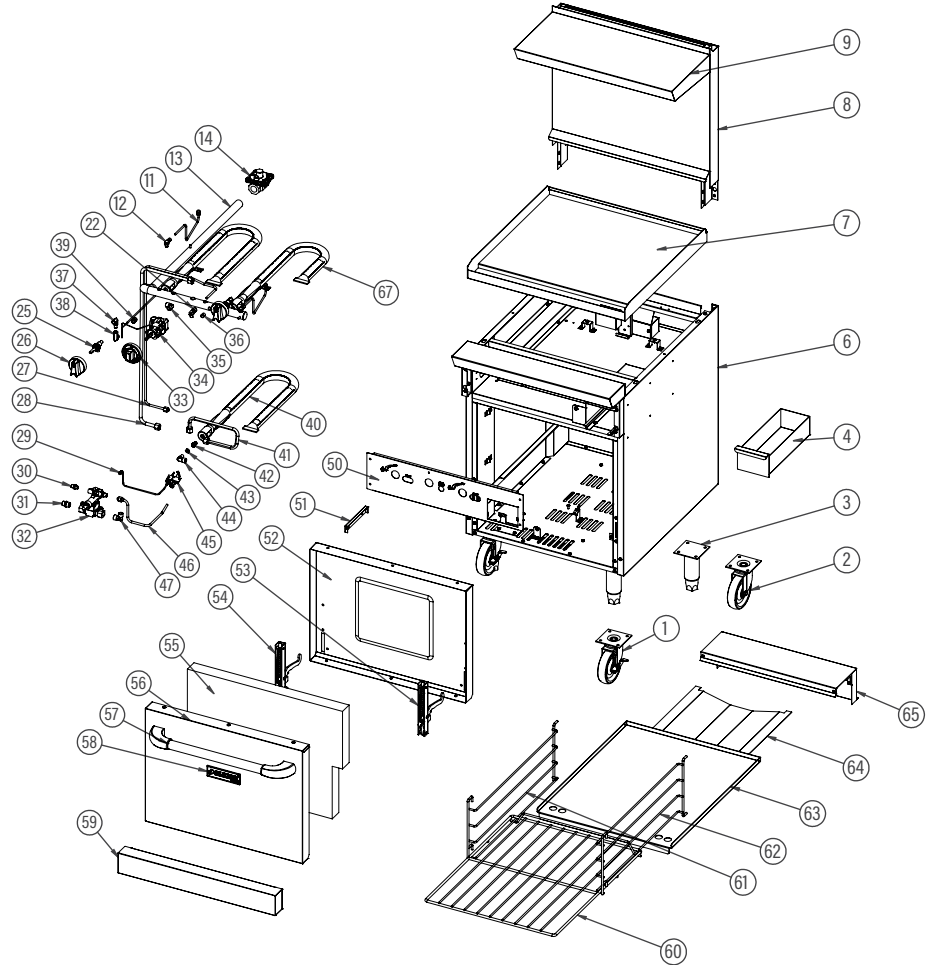

BGR-G24

PARTS BREAKDOWN

1	BE-1049	6" CASTERS FOR UNIT WITH BRAKE
2	BE-1048	6" CASTERS FOR UNIT WITH NO BRAKE
3	BE-1047	STAINLESS STEEL LEG (Height 6"~7")
4	BE-1144	GREASE CAN
6	BE-1148	SERIES-SIDE PANEL RIGHT
6	BE-1149	SERIES-SIDE PANEL LEFT
7	BE-1151	GRIDDLE PLATE ASSEMBLY 3/4" THICK 24"
8	BE-1153	BACKGUARD ASSEMBLY 24"
9	BE-1156	SHELF (S/S) 24"
11	BE-1159	PILOT ASSEMBLY
12	BE-1072	SINGLE PILOT ADJUSTMENT VALVE,AP7-1
13	BE-1160	MANIFOLD ASSEMBLY FOR BGR-G24
14	BE-1117	REGULATING VALVE,RV48CL-66-0076 BSP
14	BE-1168	3/4" REGULATOR NG/LPG,7015-5010
14	BE-1169	3/4" REGULATOR NG/LPG,R500S-66-006
14	BE-1170	3/4" REGULATOR NG/LPG,8015-(L, H)
22	BE-1171	SINGLE PILOT ADJUSTMENT VALVE,AP7-2
25	BE-1073	GAS VALVE ON-OFF,A18-318
26	BE-1075	KNOBS
27	BE-1172	TUBING 1/4"
28	BE-1173	TUBING 3/8"
29	BE-1174	OVEN PILOT THERMOCOUPLE
30	BE-1175	CC STRAIGHT FITTING1/8" NPT X 1/4"
31	BE-1176	CC STRAIGHT FITTING3/8" NPT X 3/8"
32	BE-1177	SAFETY VALVE
33	RR-1178	THERMOSTAT KNOB
34	BE-1179	OVEN THERMOSTAT
35	BE-1180	CC 90 ELBOW 1/4" NPT X 3/8"
36	BE-1041	PLUGS 1/8NPT
37	BE-1181	CC 90 ELBOW 3/8-27
38	BE-1182	CC 90 ELBOW 3/8-27
39	BE-1183	GRIDDLE ORIFICE - NAT.43#
39	BE-1184	GRIDDLE ORIFICE - LP.53#
40	BE-1185	U-SHAPED BURNERS
41	BE-1186	TUBING 3/8"
42	BE-1187	OVEN ORIFICE - NAT.40#
42	BE-1188	OVEN ORIFICE - NAT.38#
42	BE-1189	OVEN ORIFICE - NAT.52#
42	BE-1190	OVEN ORIFICE - NAT.49#
43	BE-1191	NUT,3/8-27
44	BE-1192	3/8 X 3/8-27 ORIFICE MIXER ELBOW
45	BE-1026	OVEN PILOT ASSEMBLY NG
45	BE-1027	OVEN PILOT ASSEMBLY LP
46	BE-1193	TUBING 1/4" BGR
47	BE-1194	CC 90 ELBOW 3/8" NPT X 3/8"
50	BE-1198	FACE PLATE FOR BGR-G24