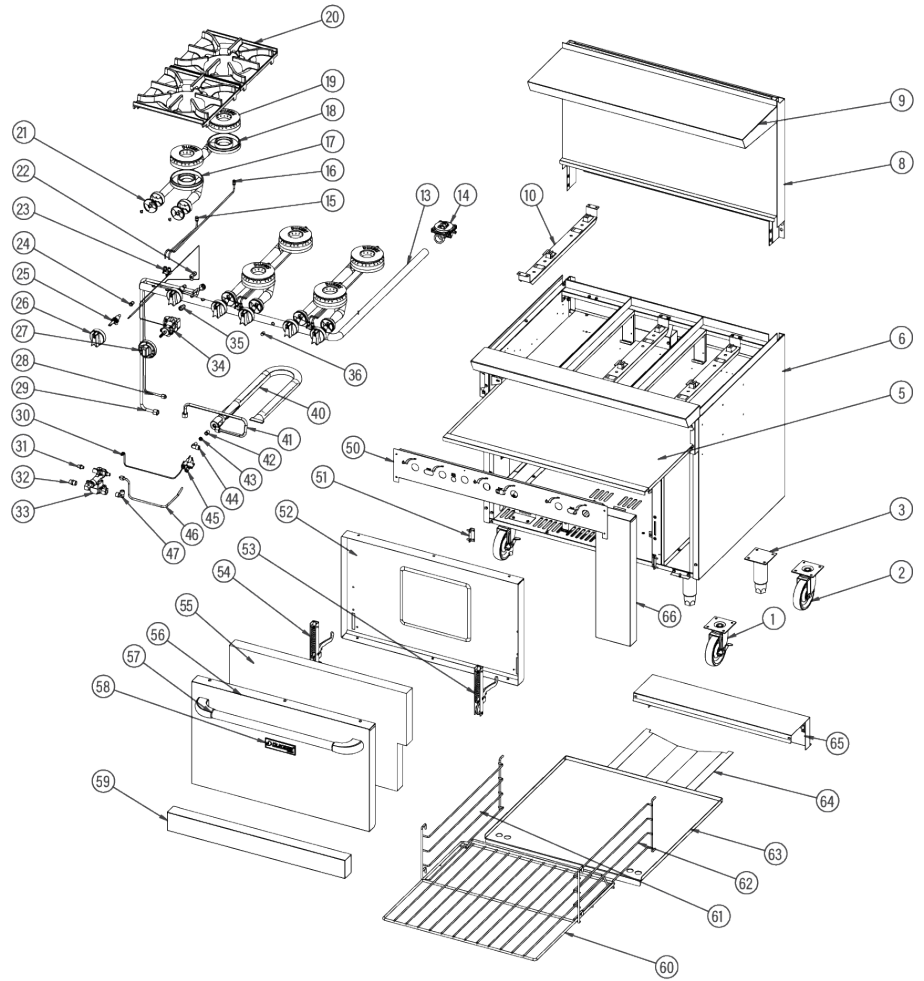

# BGR-6B

## PARTS BREAKDOWN

1	BE-1049	6" CASTERS FOR UNIT WITH BRAKE
2	BE-1048	6" CASTERS FOR UNIT WITH NO BRAKE
3	BE-1047	STAINLESS STEEL LEG (Height 6"~7")
5	BE-1147	36" CRUMB TRAY
6	BE-1148	SERIES-SIDE PANEL RIGHT
6	BE-1149	SERIES-SIDE PANEL LEFT
8	BE-1154	BACKGUARD ASSEMBLY 36"
9	BE-1157	SHELF (S/S) 36"
10	BE-1100	BURNER SUPPORTS
13	BE-1164	MANIFOLD ASSEMBLY FOR BGR-6B
14	BE-1117	REGULATING VALVE,RV48CL-66-0076 BSP
14	BE-1168	3/4" REGULATOR NG/LPG,7015-5010
14	BE-1169	3/4" REGULATOR NG/LPG,R500S-66-006
14	BE-1170	3/4" REGULATOR NG/LPG,8015-(L, H)
15	BE-1106	FRONT PILOT ASSEMBLY
16	BE-1104	REAR PILOT ASSEMBLY
17	BE-1105	SHORT GAS INJECTOR
18	BE-1103	LONG GAS INJECTOR
19	BE-1102	BURNER
20	BE-1101	BURNER GRATES 12"
21	BE-1107	AIR SHUTTER
22	BE-1171	SINGLE PILOT ADJUSTMENT
23	BE-1108	DOUBLE SHUT OFF VALVE , AP6-1
24	RR-1121*	GAS ORIFICE   *-40 NG #40   *-52 LPG #52
25	BE-1073	GAS VALVE ON-OFF,A18-318
26	BE-1075	KNOBS
27	BE-1172	TUBING 1/4"
28	BE-1173	TUBING 3/8"
29	BE-1174	OVEN PILOT THERMOCOUPLE
30	BE-1175	CC STRAIGHT FITTING1/8" NPT X 1/4"
31	BE-1176	CC STRAIGHT FITTING3/8" NPT X 3/8"
32	BE-1177	SAFETY VALVE
33	BE-1178	THERMOSTAT KNOB
34	BE-1179	OVEN THERMOSTAT
35	BE-1180	CC 90 ELBOW 1/4" NPT X 3/8"
36	BE-1141	PLUGS 1/8NPT
40	BE-1185	U-SHAPED BURNERS
41	BE-1186	TUBING 3/8"
42	BE-1187	OVEN ORIFICE - NAT.40#
42	BE-1188	OVEN ORIFICE - NAT.38#
42	BE-1189	OVEN ORIFICE - L.P.52#
42	BE-1190	VEN ORIFICE - L.P.549#
43	BE-1191	NUT, 3/8-27
44	BE-1192	3/8 X 3/8-27 ORIFICE MIXER ELBOW
45	BE-1026	OVEN PILOT ASSEMBLY NG
45	BE-1027	OVEN PILOT ASSEMBLY LP