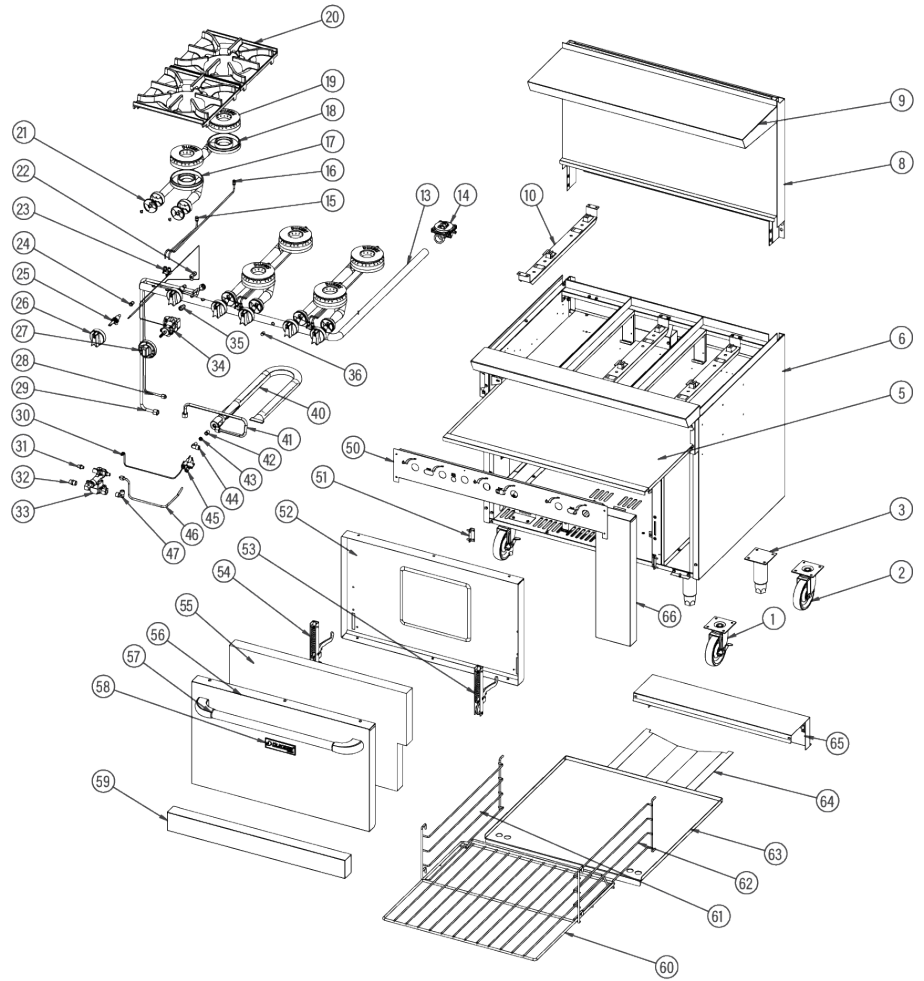

BGR-6B

PARTS BREAKDOWN

1	BE-1049	6" CASTERS FOR UNIT WITH BRAKE
2	BE-1048	6" CASTERS FOR UNIT WITH NO BRAKE
3	BE-1047	STAINLESS STEEL LEG (Height 6"~7")
5	BE-1147	36" CRUMB TRAY
6	BE-1148	SERIES-SIDE PANEL RIGHT
6	BE-1149	SERIES-SIDE PANEL LEFT
8	BE-1154	BACKGUARD ASSEMBLY 36"
9	BE-1157	SHELF (S/S) 36"
10	BE-1100	BURNER SUPPORTS
13	BE-1164	MANIFOLD ASSEMBLY FOR BGR-6B
14	BE-1117	REGULATING VALVE,RV48CL-66-0076 BSP
14	BE-1168	3/4" REGULATOR NG/LPG,7015-5010
14	BE-1169	3/4" REGULATOR NG/LPG,R500S-66-006
14	BE-1170	3/4" REGULATOR NG/LPG,8015-(L, H)
15	BE-1106	FRONT PILOT ASSEMBLY
16	BE-1104	REAR PILOT ASSEMBLY
17	BE-1105	SHORT GAS INJECTOR
18	BE-1103	LONG GAS INJECTOR
19	BE-1102	BURNER
20	BE-1101	BURNER GRATES 12"
21	BE-1107	AIR SHUTTER
22	BE-1171	SINGLE PILOT ADJUSTMENT
23	BE-1108	DOUBLE SHUT OFF VALVE , AP6-1
24	RR-1121*	GAS ORIFICE *-40 NG #40 *-52 LPG #52
25	BE-1073	GAS VALVE ON-OFF,A18-318
26	BE-1075	KNOBS
27	BE-1172	TUBING 1/4"
28	BE-1173	TUBING 3/8"
29	BE-1174	OVEN PILOT THERMOCOUPLE
30	BE-1175	CC STRAIGHT FITTING1/8" NPT X 1/4"
31	BE-1176	CC STRAIGHT FITTING3/8" NPT X 3/8"
32	BE-1177	SAFETY VALVE
33	BE-1178	THERMOSTAT KNOB
34	BE-1179	OVEN THERMOSTAT
35	BE-1180	CC 90 ELBOW 1/4" NPT X 3/8"
36	BE-1141	PLUGS 1/8NPT
40	BE-1185	U-SHAPED BURNERS
41	BE-1186	TUBING 3/8"
42	BE-1187	OVEN ORIFICE - NAT.40#
42	BE-1188	OVEN ORIFICE - NAT.38#
42	BE-1189	OVEN ORIFICE - L.P.52#
42	BE-1190	VEN ORIFICE - L.P.549#
43	BE-1191	NUT, 3/8-27
44	BE-1192	3/8 X 3/8-27 ORIFICE MIXER ELBOW
45	BE-1026	OVEN PILOT ASSEMBLY NG
45	BE-1027	OVEN PILOT ASSEMBLY LP